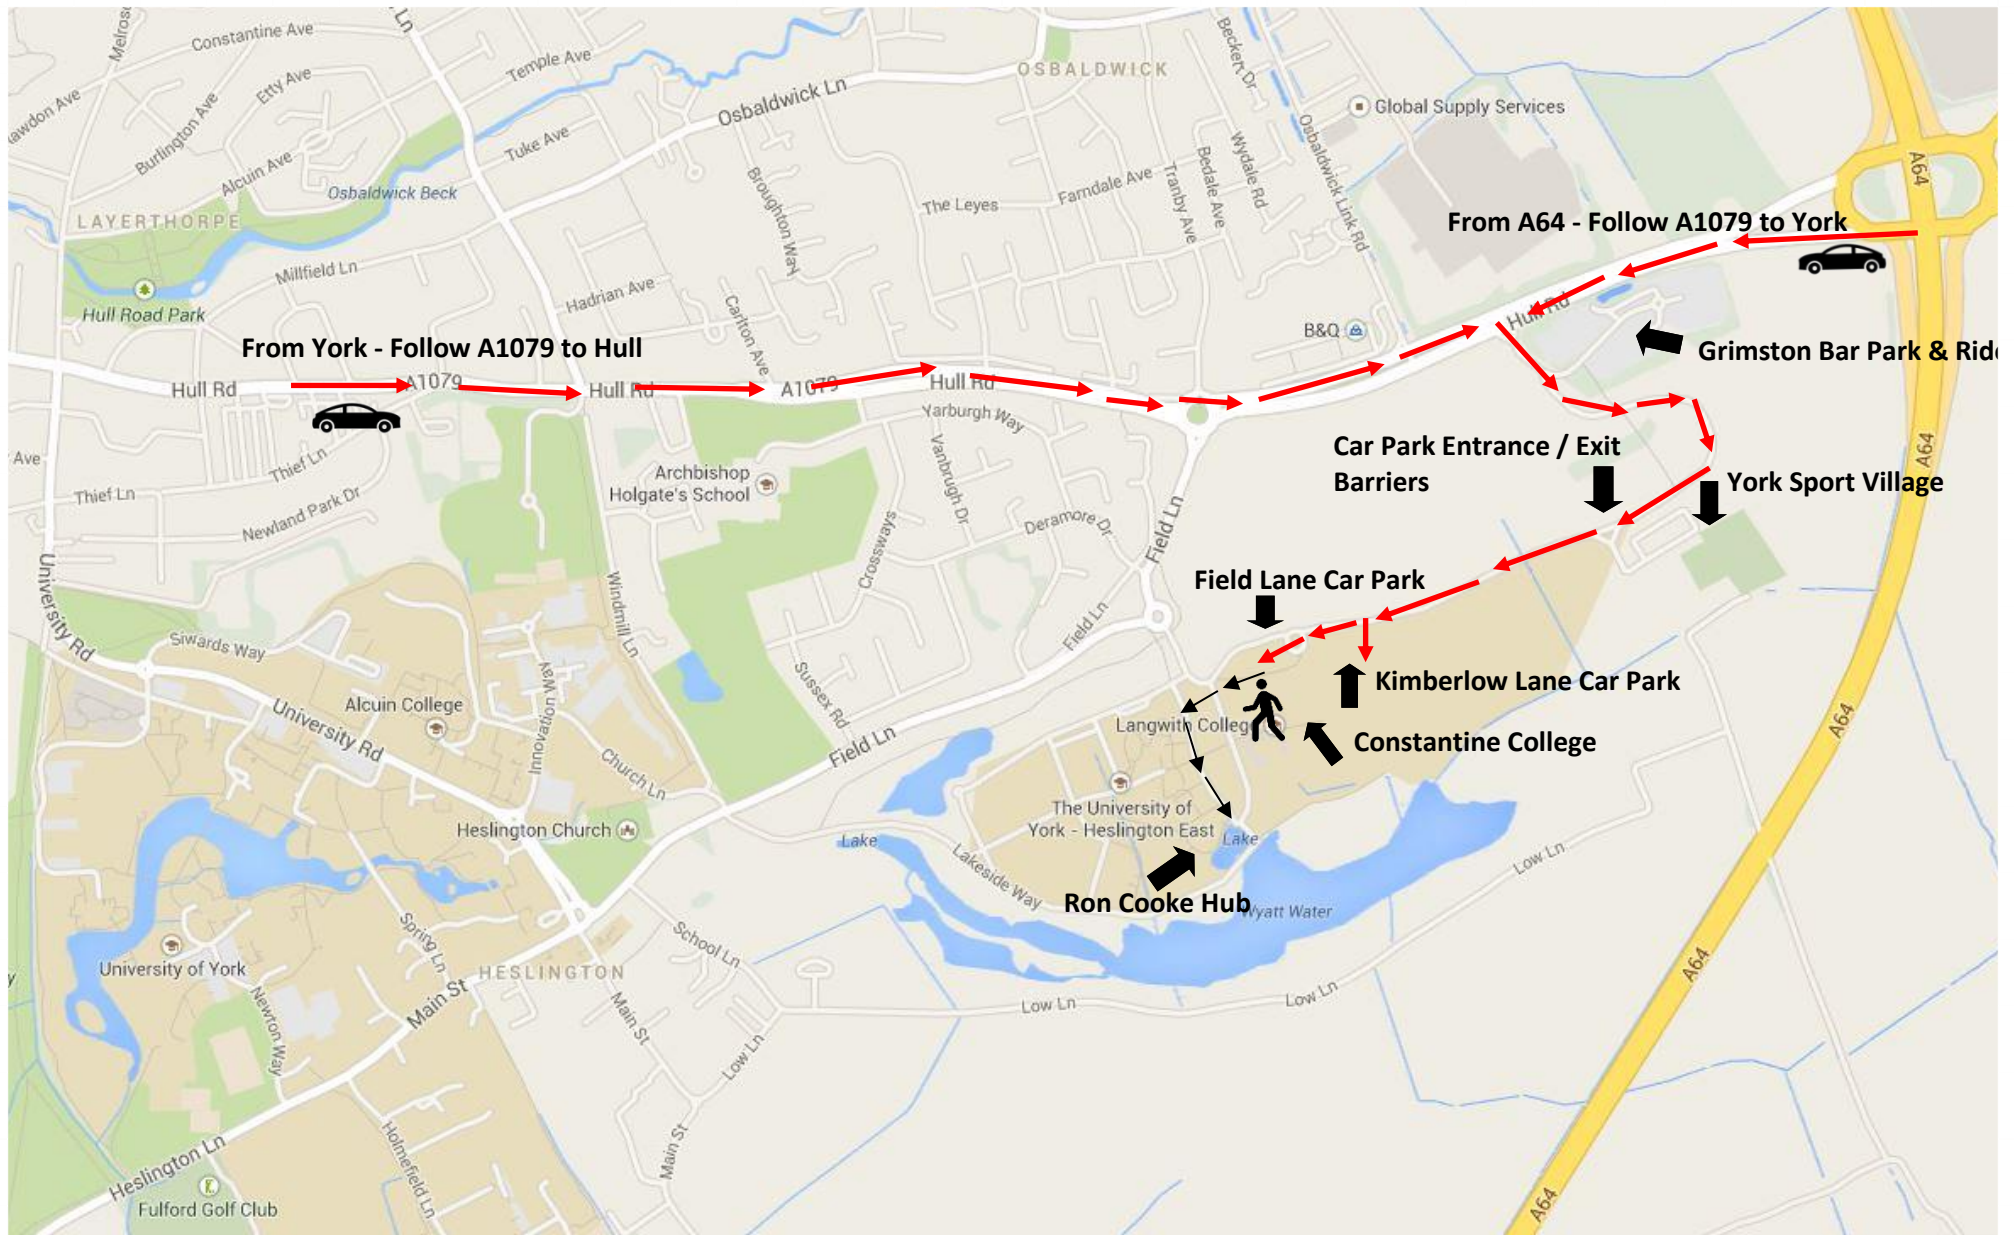

Sat Nav - Use Grimston Bar Park and Ride postcode YO19 5LA

March 2014